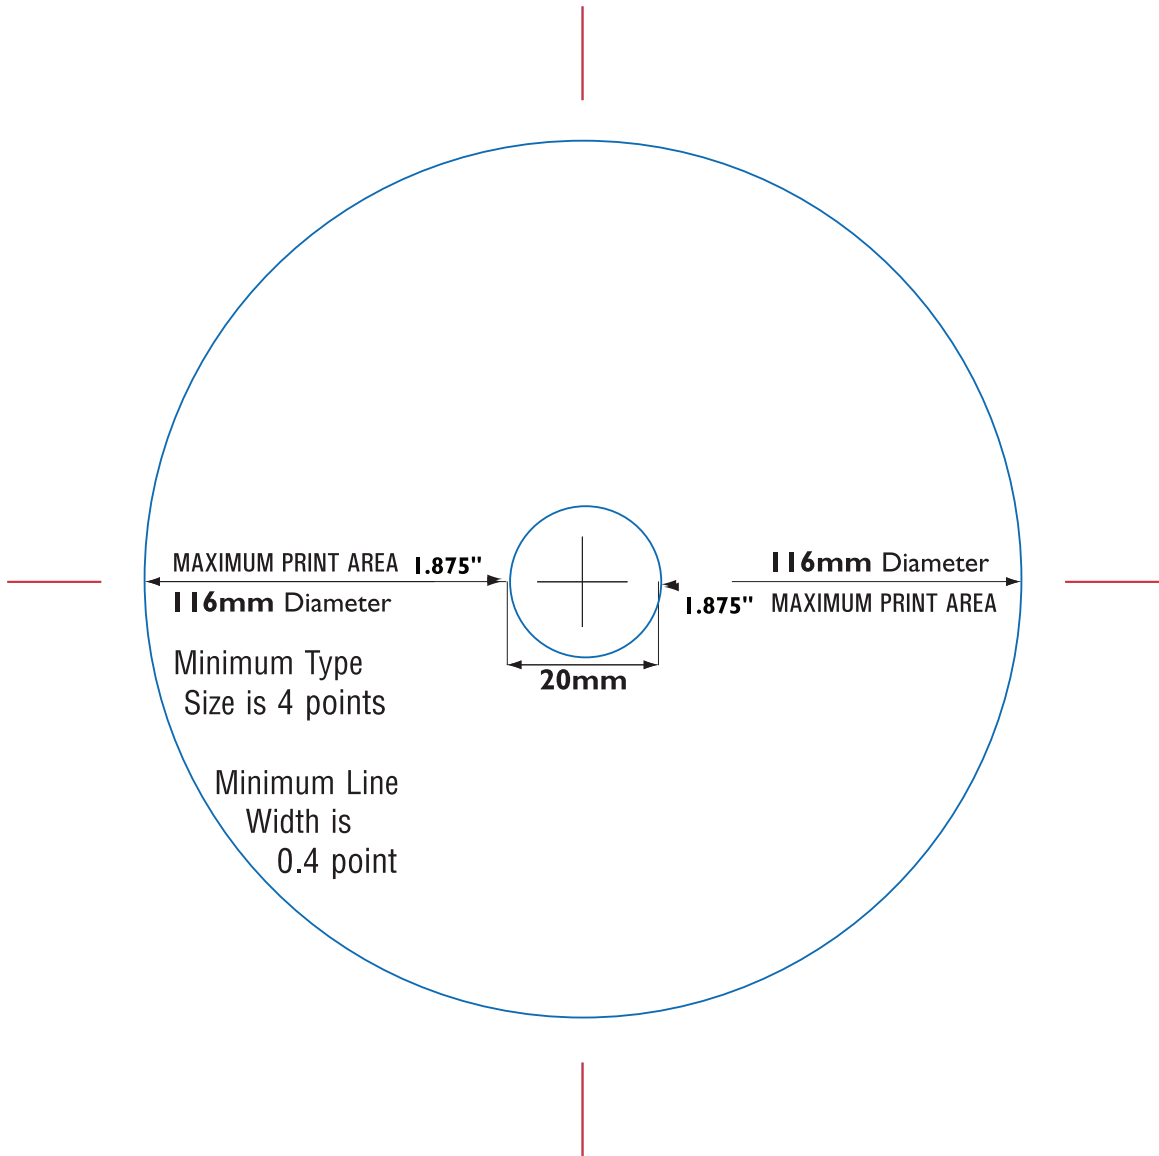

9913 Pflumm Road • Lenexa, Kansas 66215
913-451-1151

DISC ART

MAXIMUM PRINT AREA 1.875"
116mm Diameter

116mm Diameter
1.875" MAXIMUM PRINT AREA

Minimum Type
Size is 4 points

Minimum Line
Width is
0.4 point

20mm